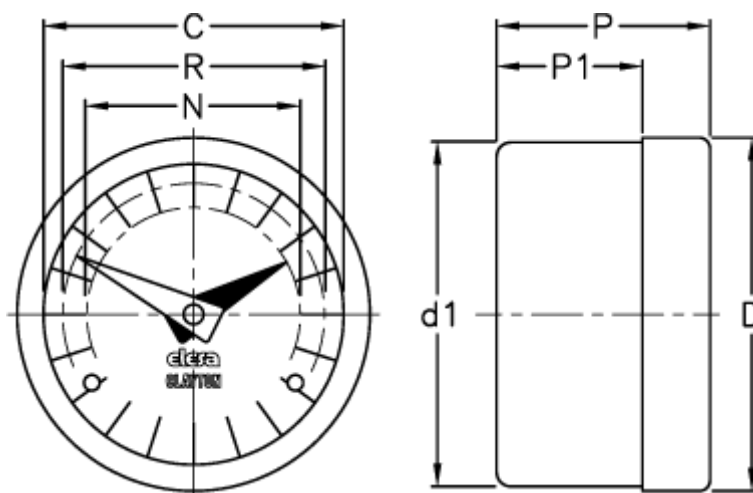

Article number: 2307070016
Description: E+G Gravity indicator
GA11-0008-S

Measures

C = 42
D = 49.8
D1 = 48.2
N = 30
P = 30
P1 = 23.0
R = 37